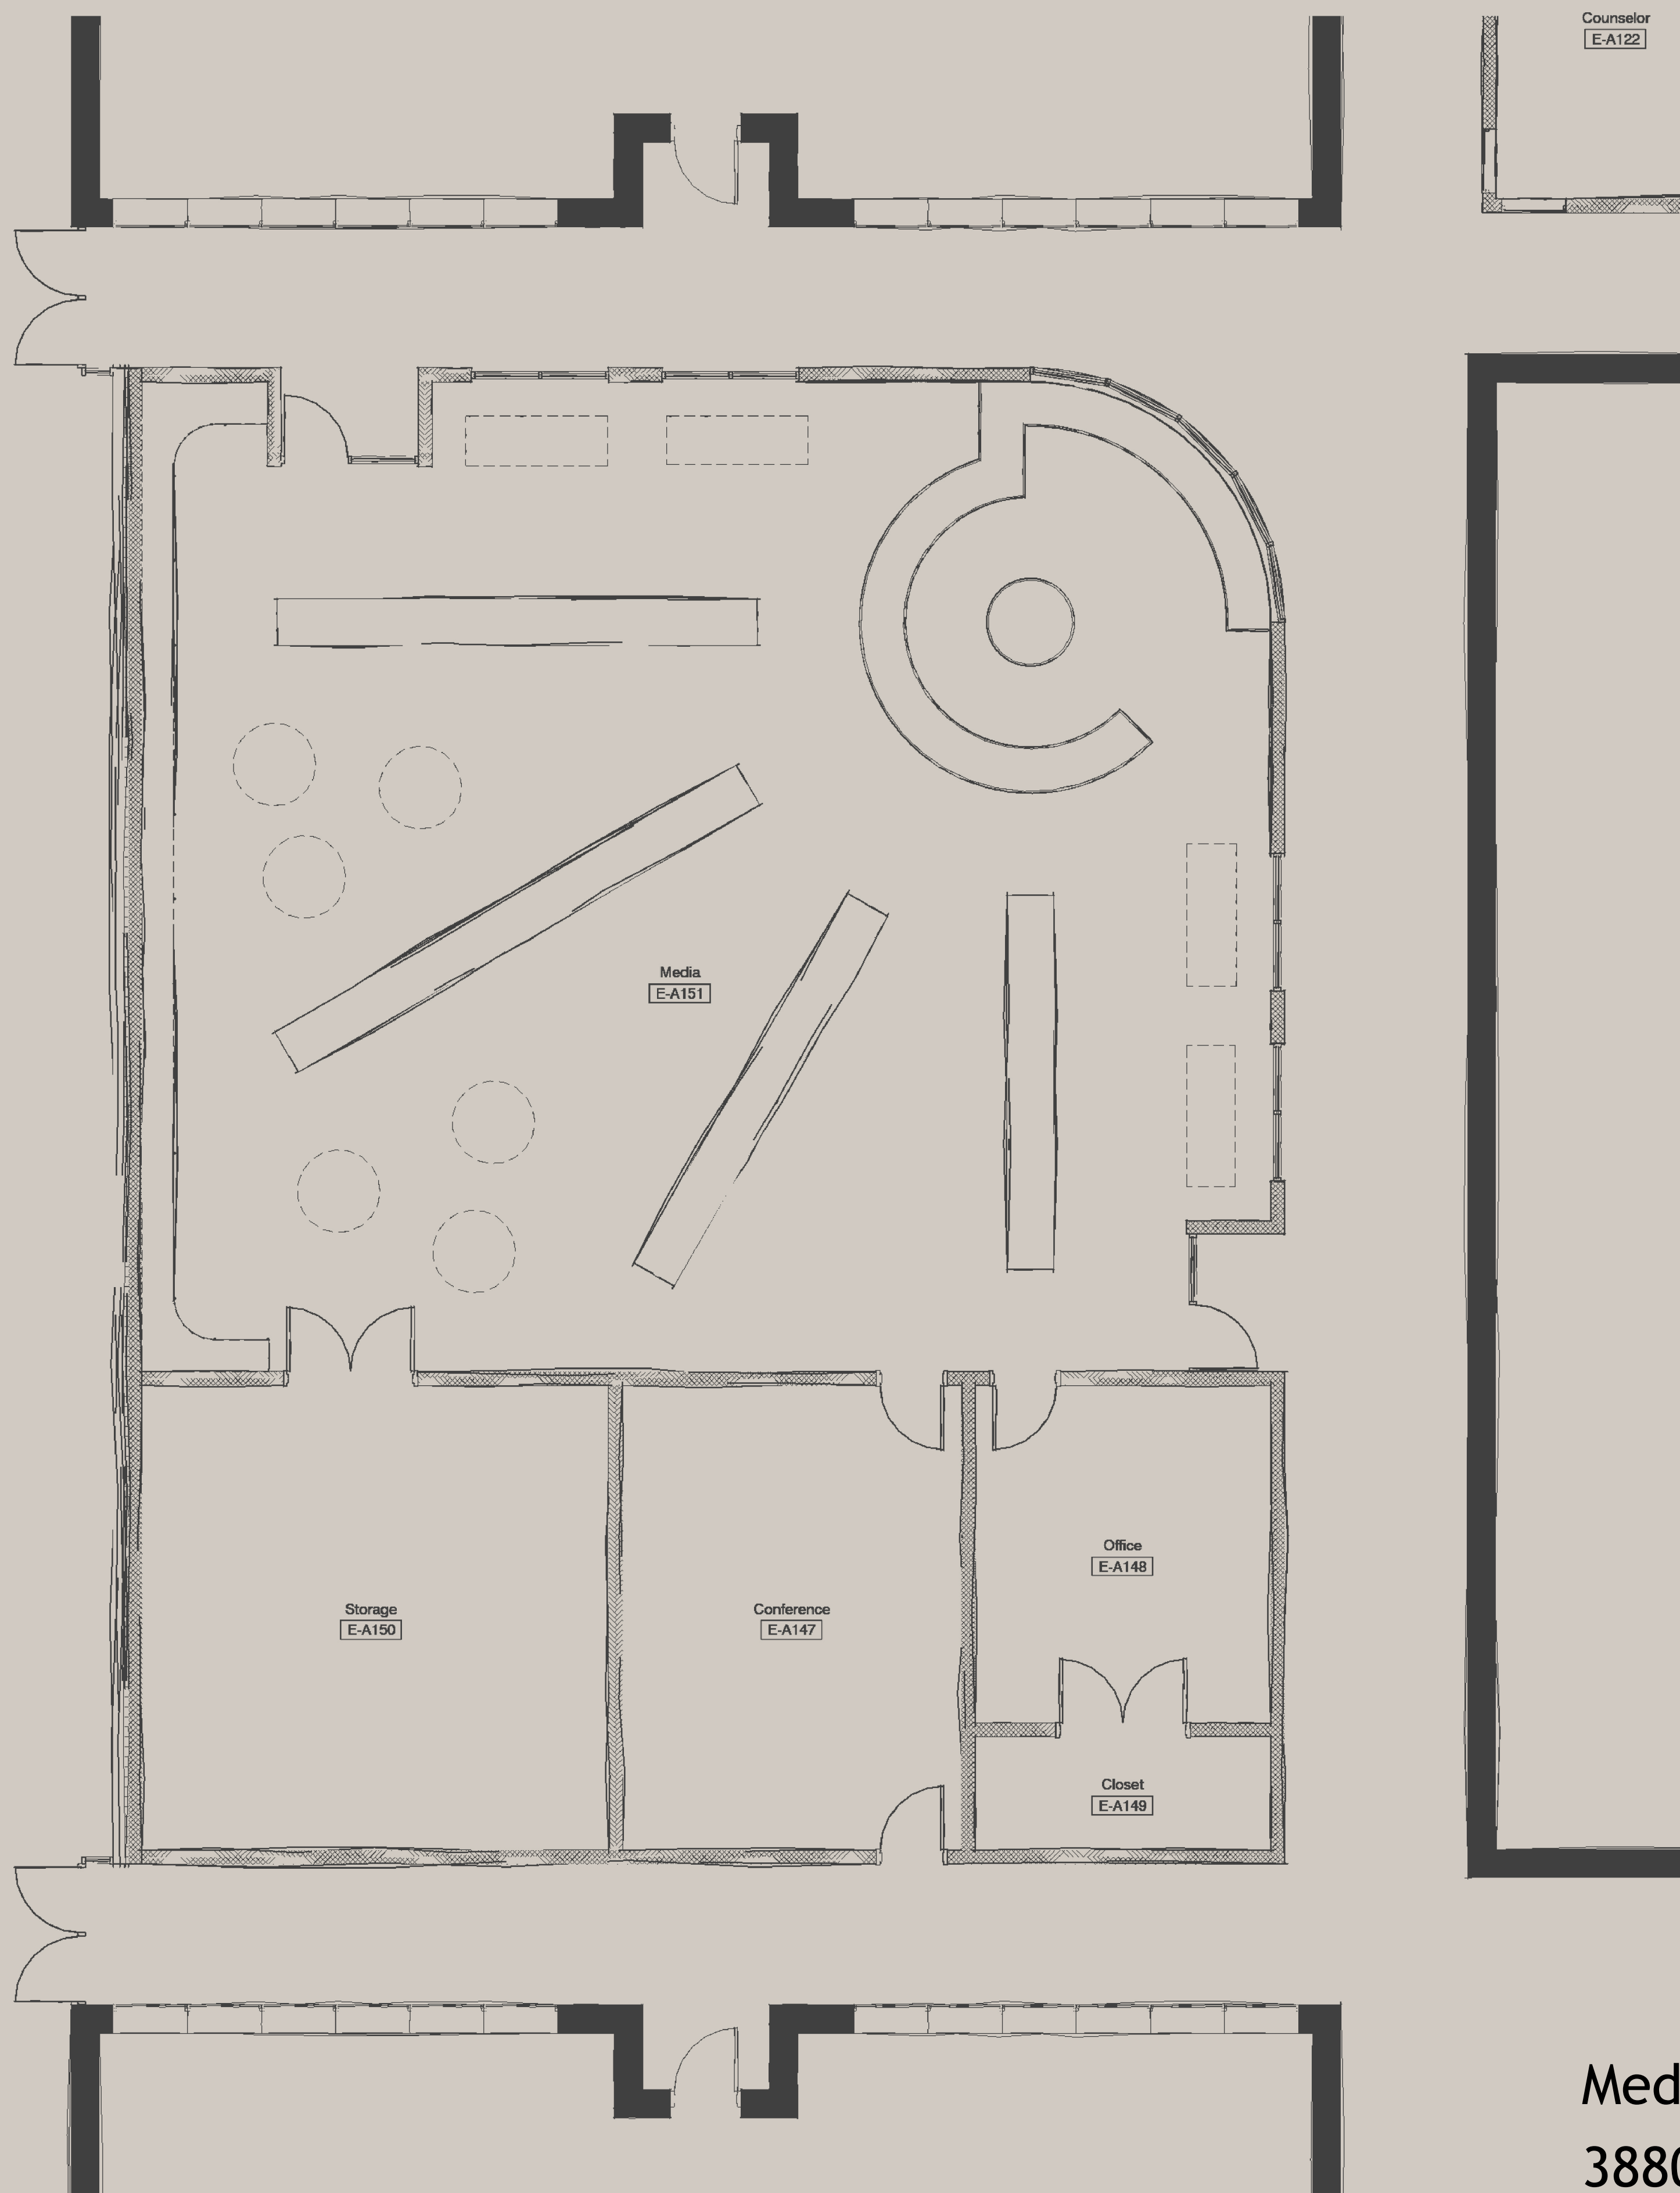

Newton Municipal School District

DALE BAILEY  
AN ASSOCIATION

Media Center  
3880 SqFt