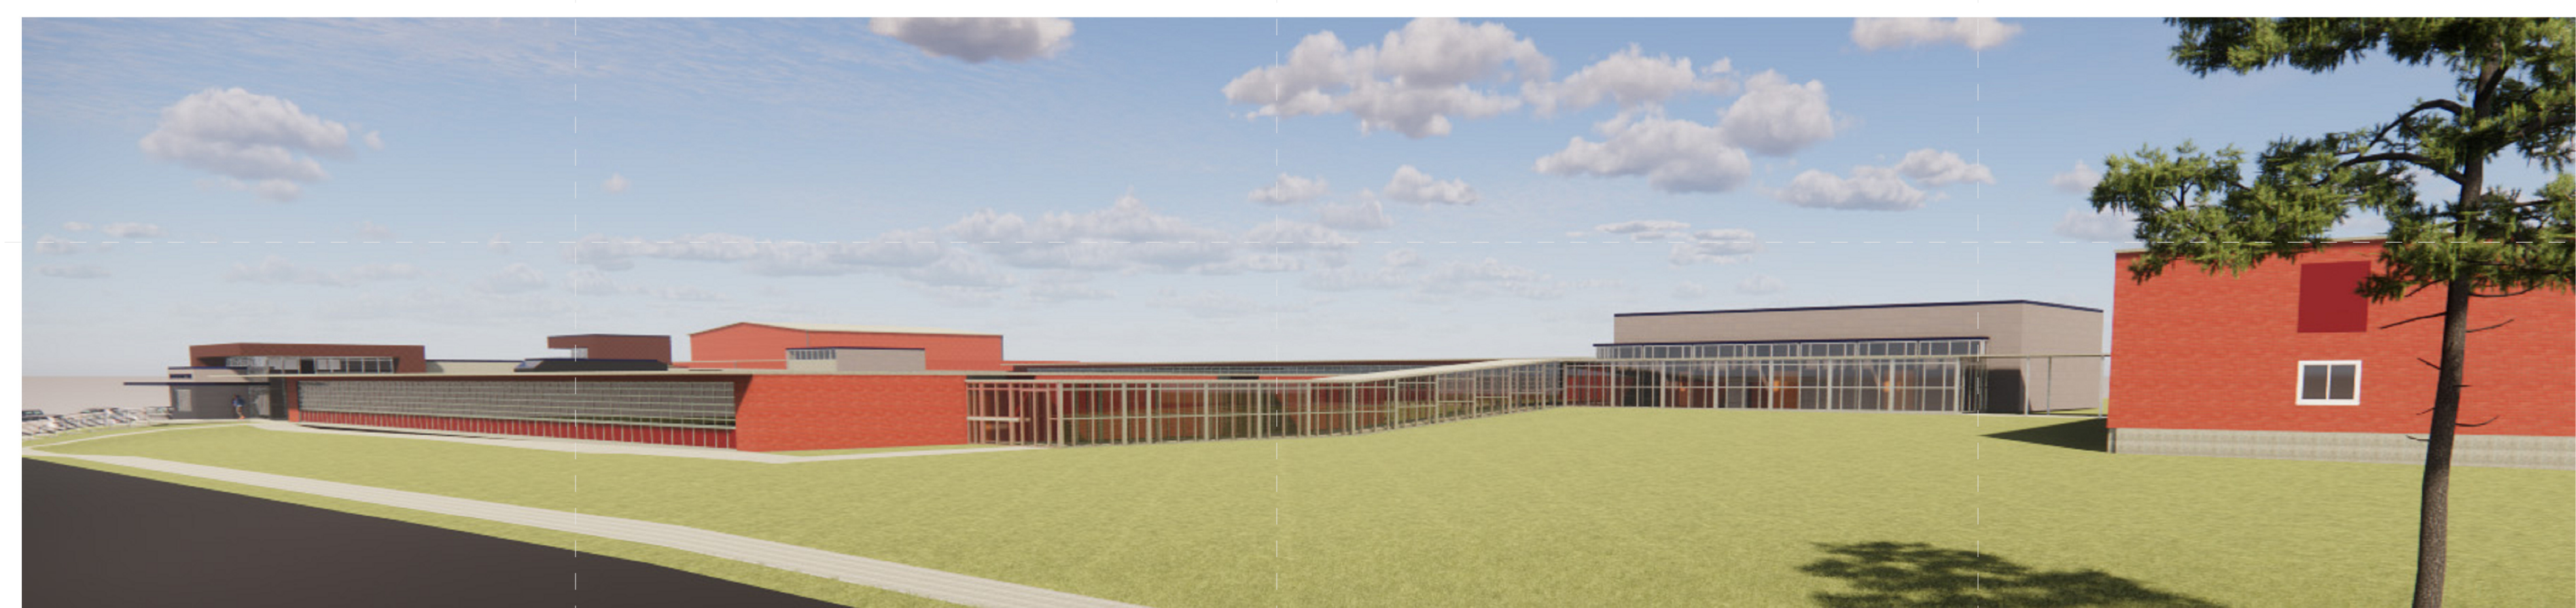

Meridian School District Bond Issue
Northwest Middle: 32nd Street, Meridian, MS

Schematic Design

Project No	21097
Date	Nov 8, 2022
Drawn	Author
Checked	Checker
Revision #	Date

AR101b

Presentation Sheet

1 Sketch - Admin Entry Floor Plan
1/8" = 1'-0"

1

4 Sketch - New Class Addition Floor Plan Small
1/16" = 1'-0"

3 Sketch - Gym Entry Floor Plan
1/8" = 1'-0"

2

3

2 Sketch Composite Floor Plan - New
1" = 60'-0"