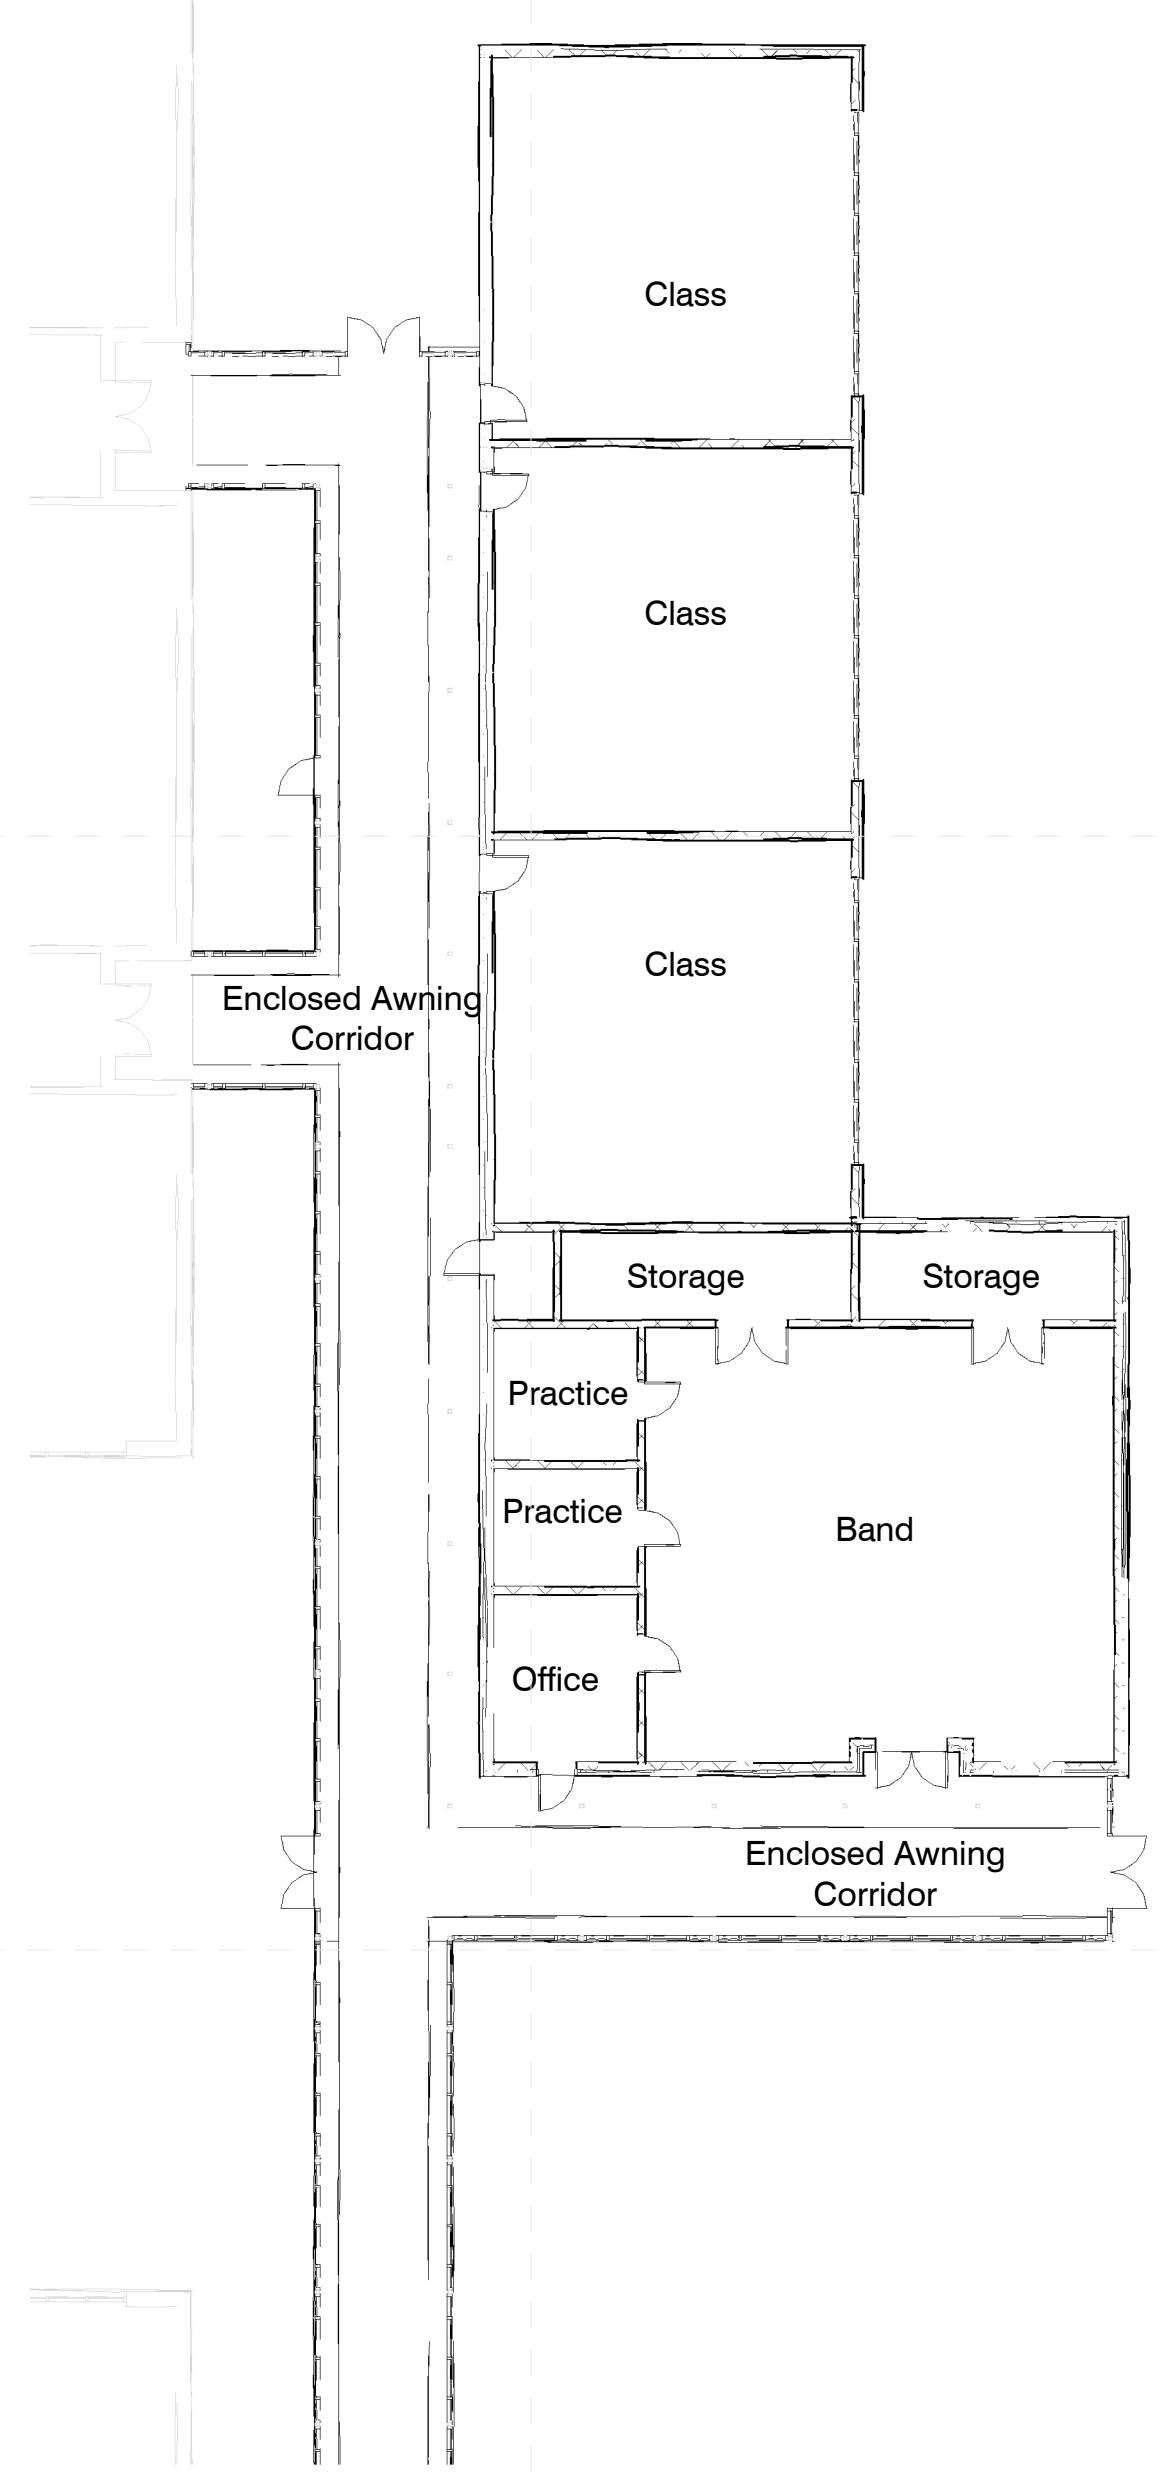

Meridian School District Bond Issue
Northwest Middle: 32nd Street, Meridian, MS

Schematic Design

Project No	21097
Date	Nov 8, 2022
Drawn	Author
Checked	Checker
Revision #	Date

AR101b

Presentation Sheet

1 Sketch - Admin Entry Floor Plan
1/8" = 1'-0"

1

4 Sketch - New Class Addition Floor Plan Small
1/16" = 1'-0"

3 Sketch - Gym Entry Floor Plan
1/8" = 1'-0"

2

3

2 Sketch Composite Floor Plan - New
1" = 60'-0"