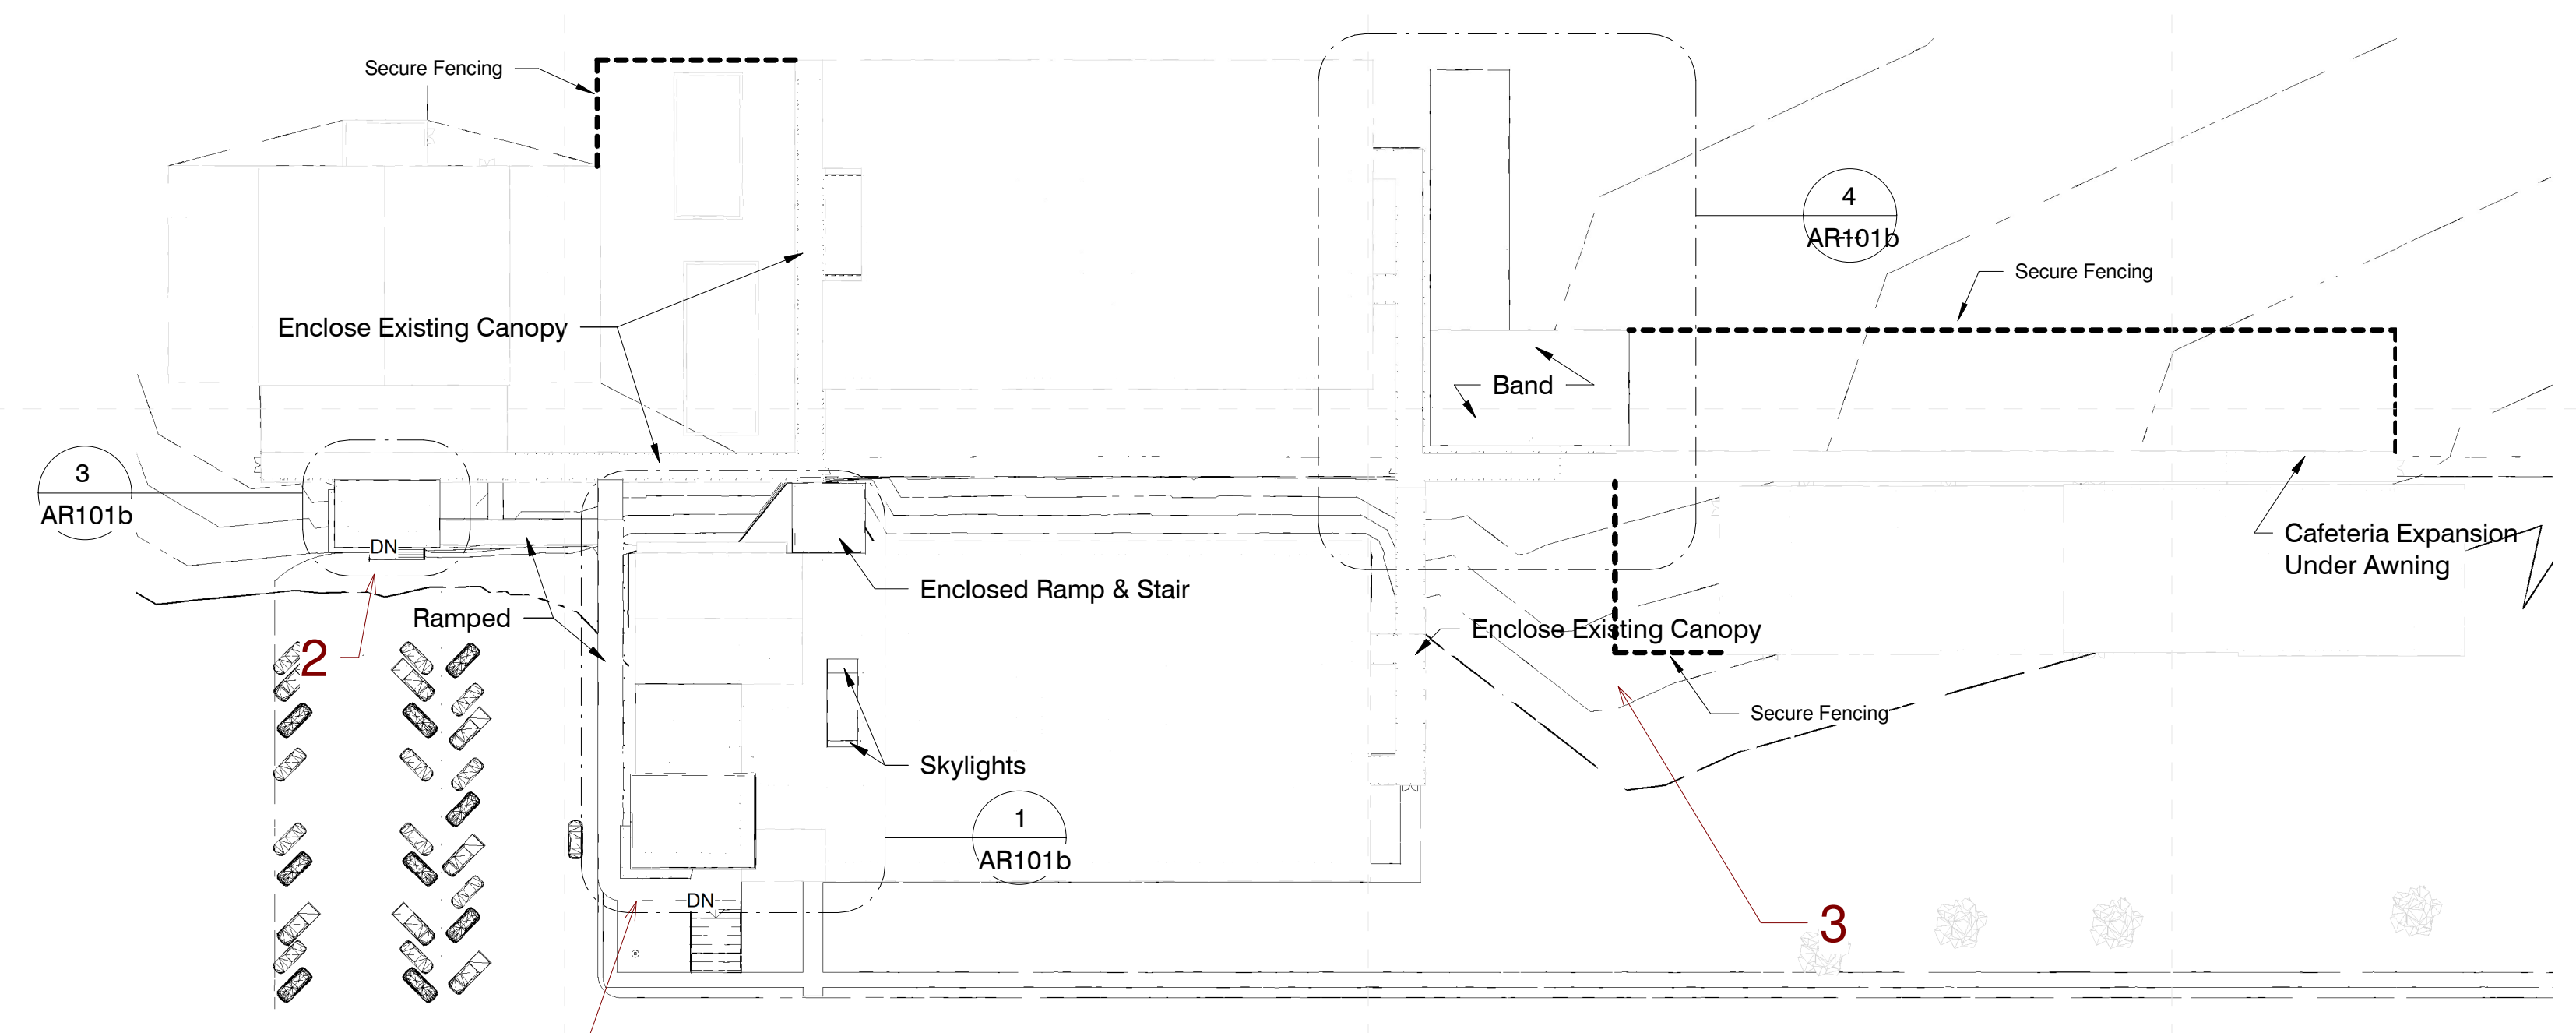

Meridian School District Bond Issue
Northwest Middle: 32nd Street, Meridian, MS

Schematic Design

Project No	21097
Date	Nov 8, 2022
Drawn	Author
Checked	Checker
Revision #	Date

AR101b

Presentation Sheet

1 Sketch - Admin Entry Floor Plan
1/8" = 1'-0"

1

4 Sketch - New Class Addition Floor Plan Small
1/16" = 1'-0"

3 Sketch - Gym Entry Floor Plan
1/8" = 1'-0"

2

3

2 Sketch Composite Floor Plan - New
1" = 60'-0"