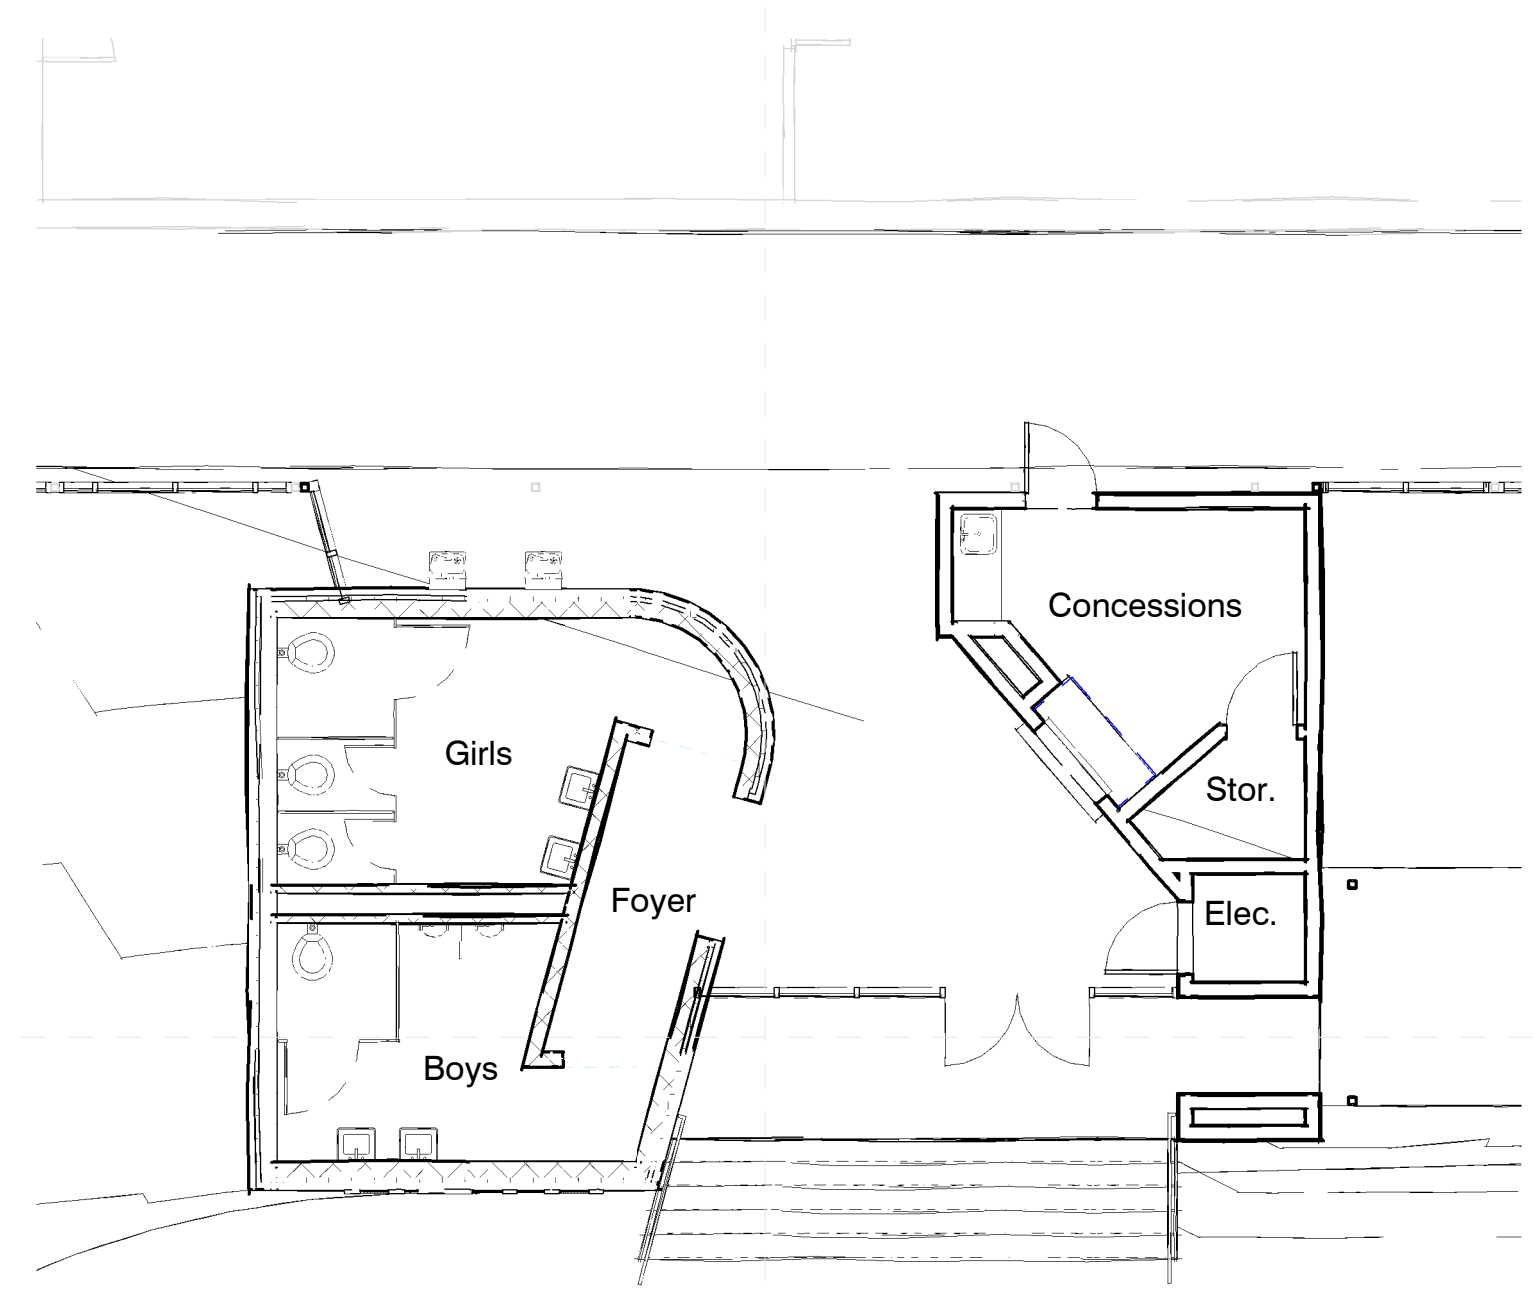

Meridian School District Bond Issue
Northwest Middle: 32nd Street, Meridian, MS

Schematic Design

Project No	21097
Date	Nov 8, 2022
Drawn	Author
Checked	Checker
Revision #	Date

AR101b

Presentation Sheet

1 Sketch - Admin Entry Floor Plan
1/8" = 1'-0"

1

4 Sketch - New Class Addition Floor Plan Small
1/16" = 1'-0"

3 Sketch - Gym Entry Floor Plan
1/8" = 1'-0"

2

3

2 Sketch Composite Floor Plan - New
1" = 60'-0"