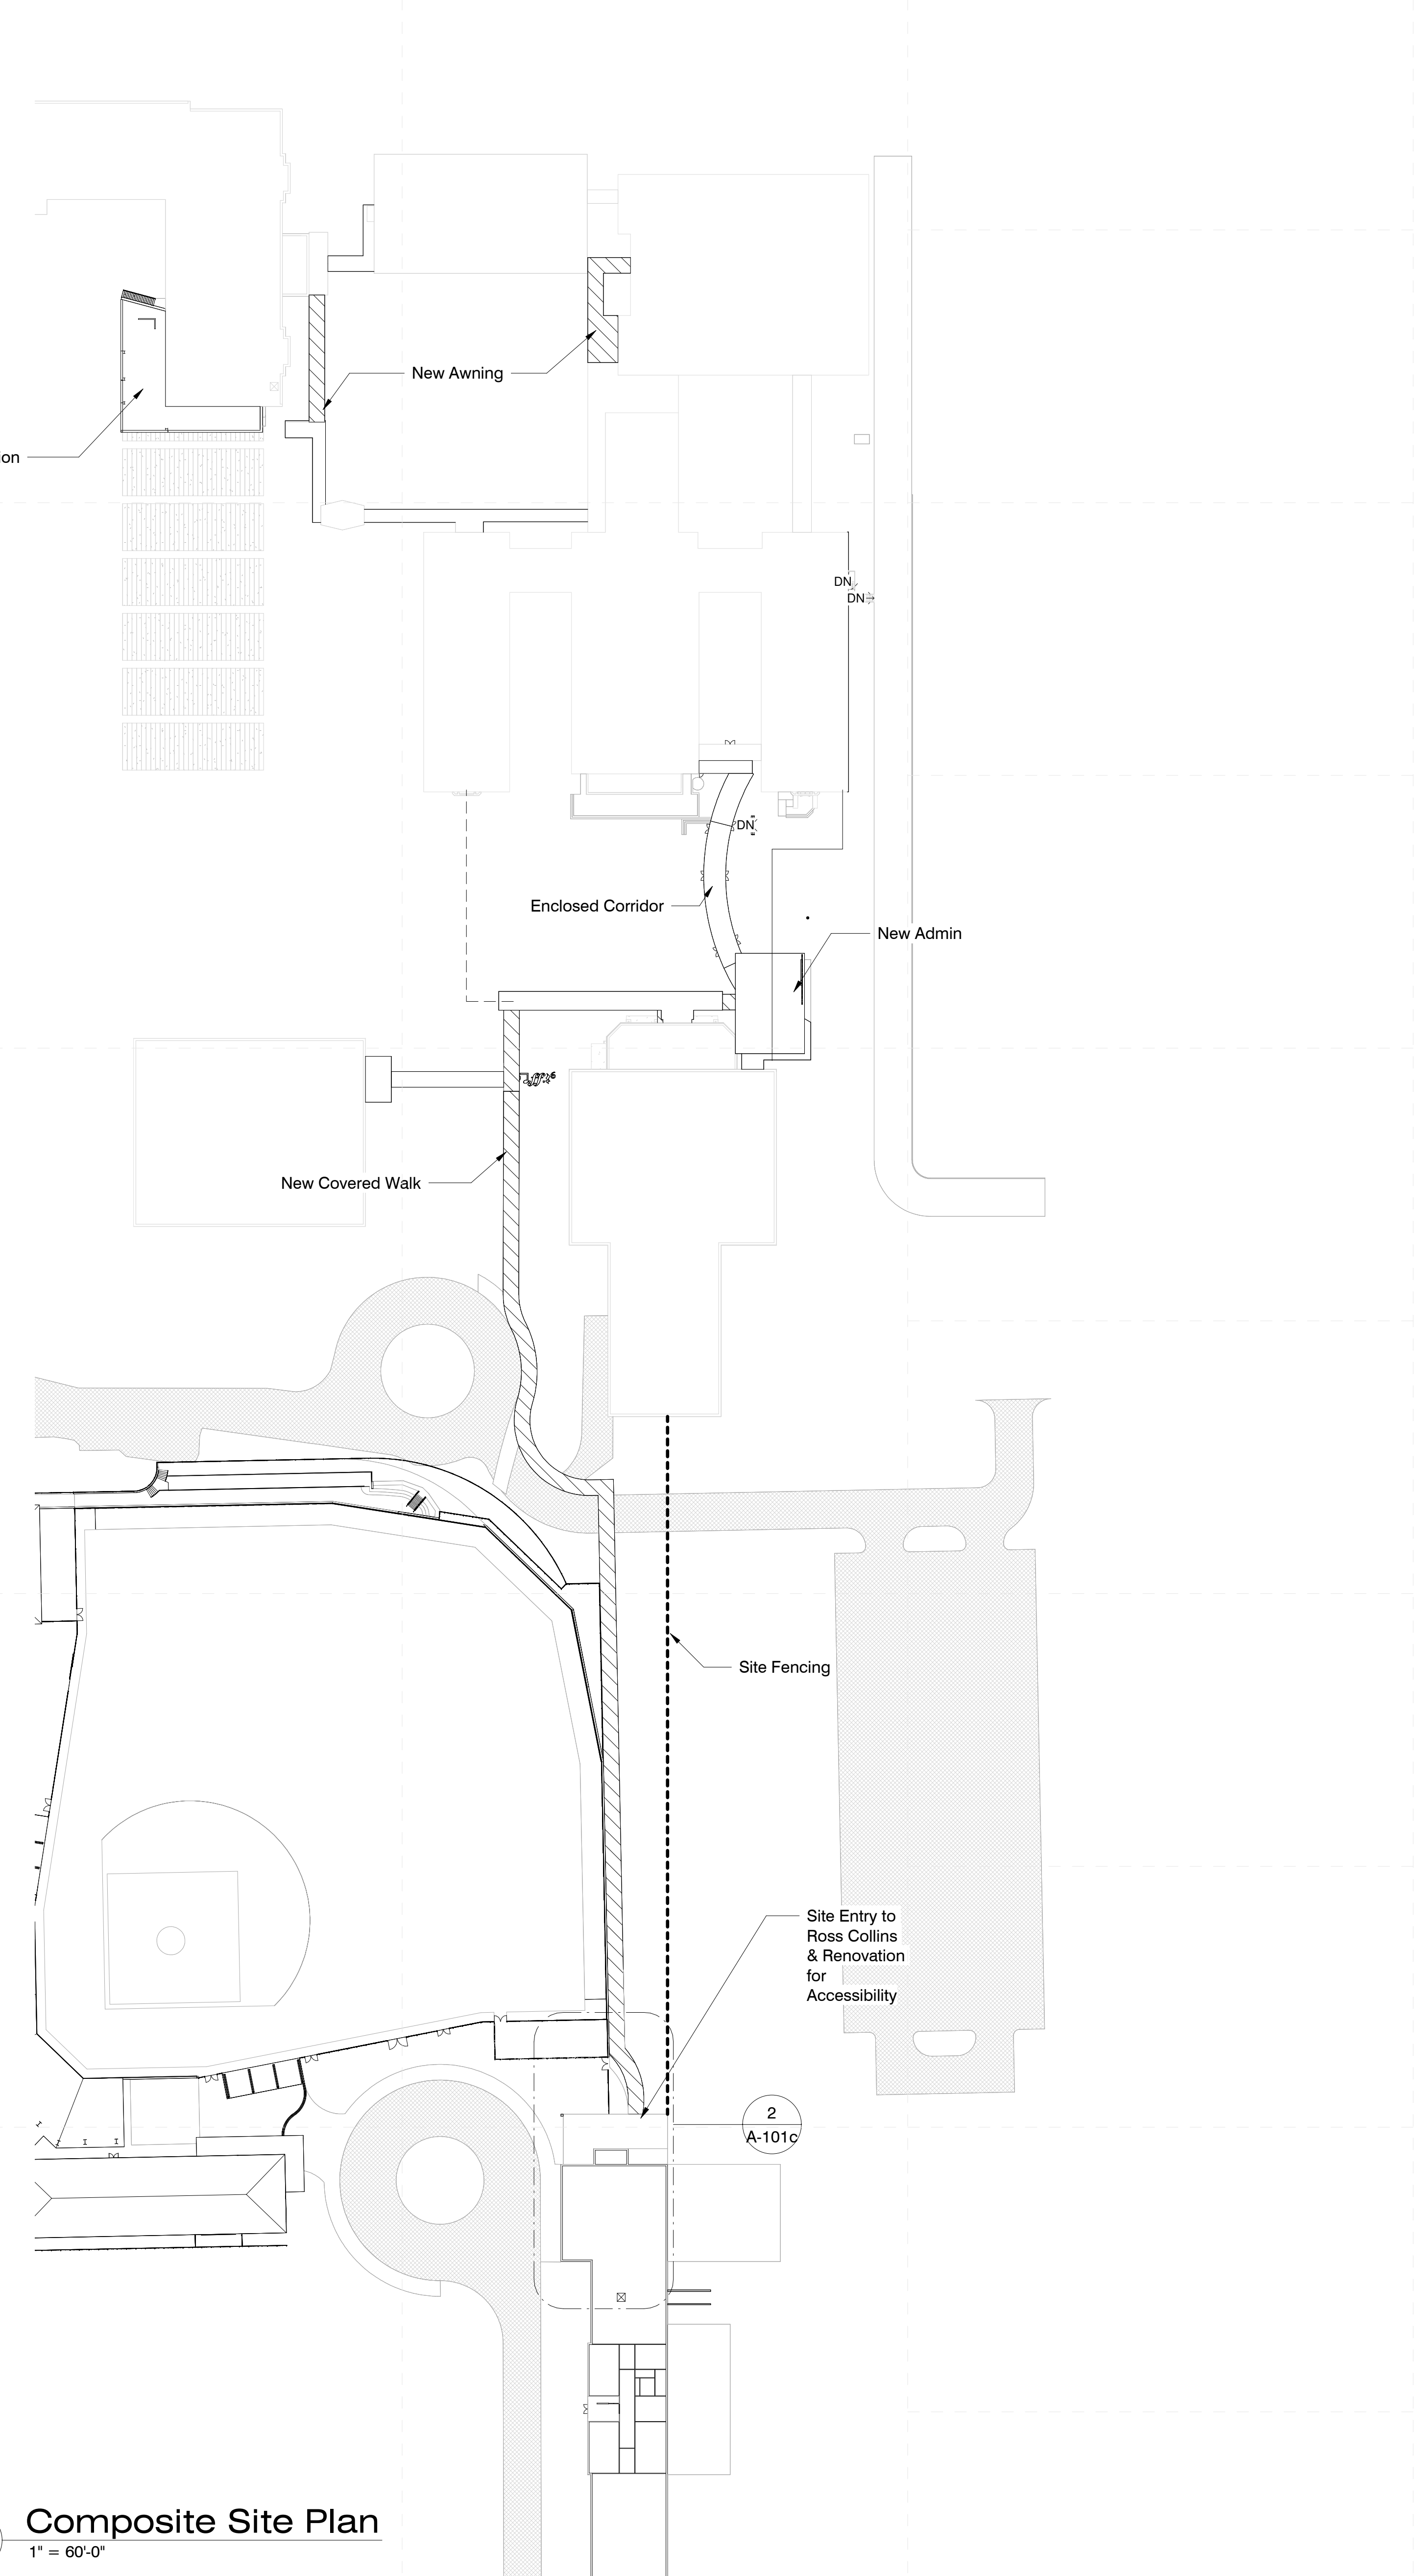

Meridian High School
 2320 32nd Street, Meridian, MS 39305

Design
Development

Project No	22034.02
Date	November 8, 2022
Drawn	PPu
Checked	RBI
Revision #	Date
SD	1 11/8/22

1 Site Plan
 1" = 30'-0"

2 Composite Site Plan
 1" = 60'-0"