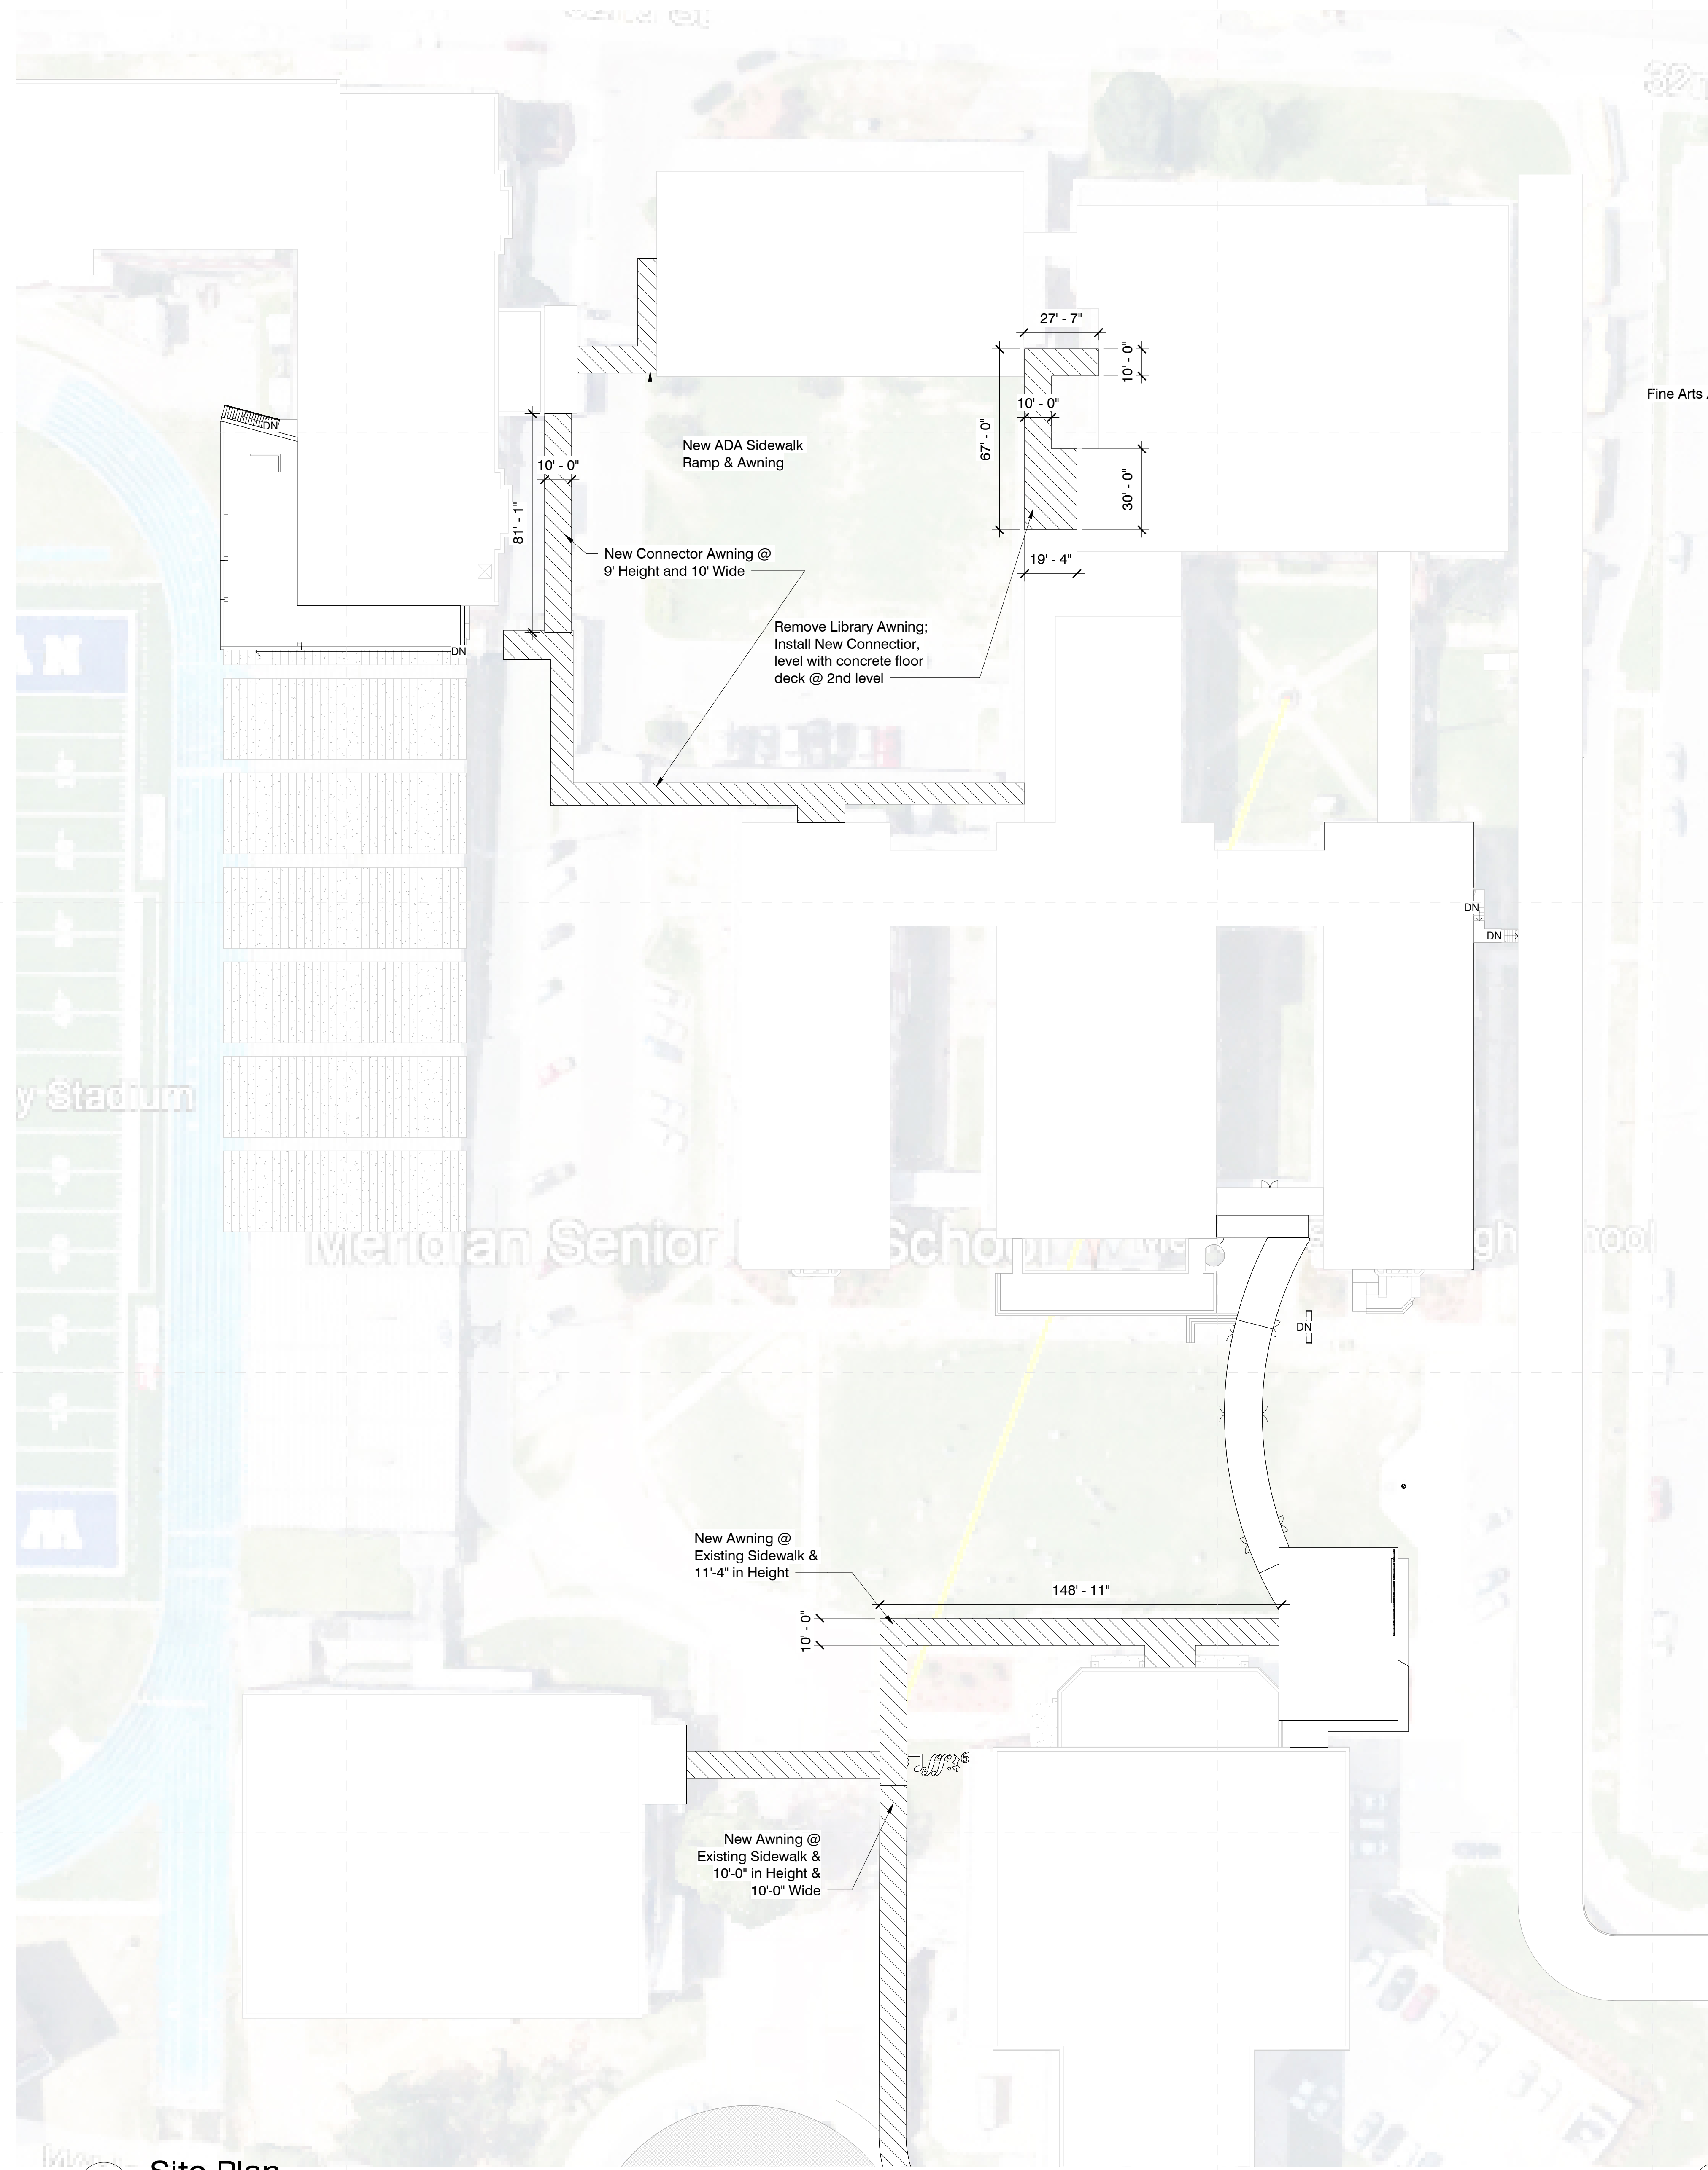

Meridian High School
 2320 32nd Street, Meridian, MS 39305

Design
Development

Project No	22034.02
Date	November 8, 2022
Drawn	PPu
Checked	RBI
Revision #	Date
SD	1 11/8/22

1 Site Plan
 1" = 30'-0"

2 Composite Site Plan
 1" = 60'-0"