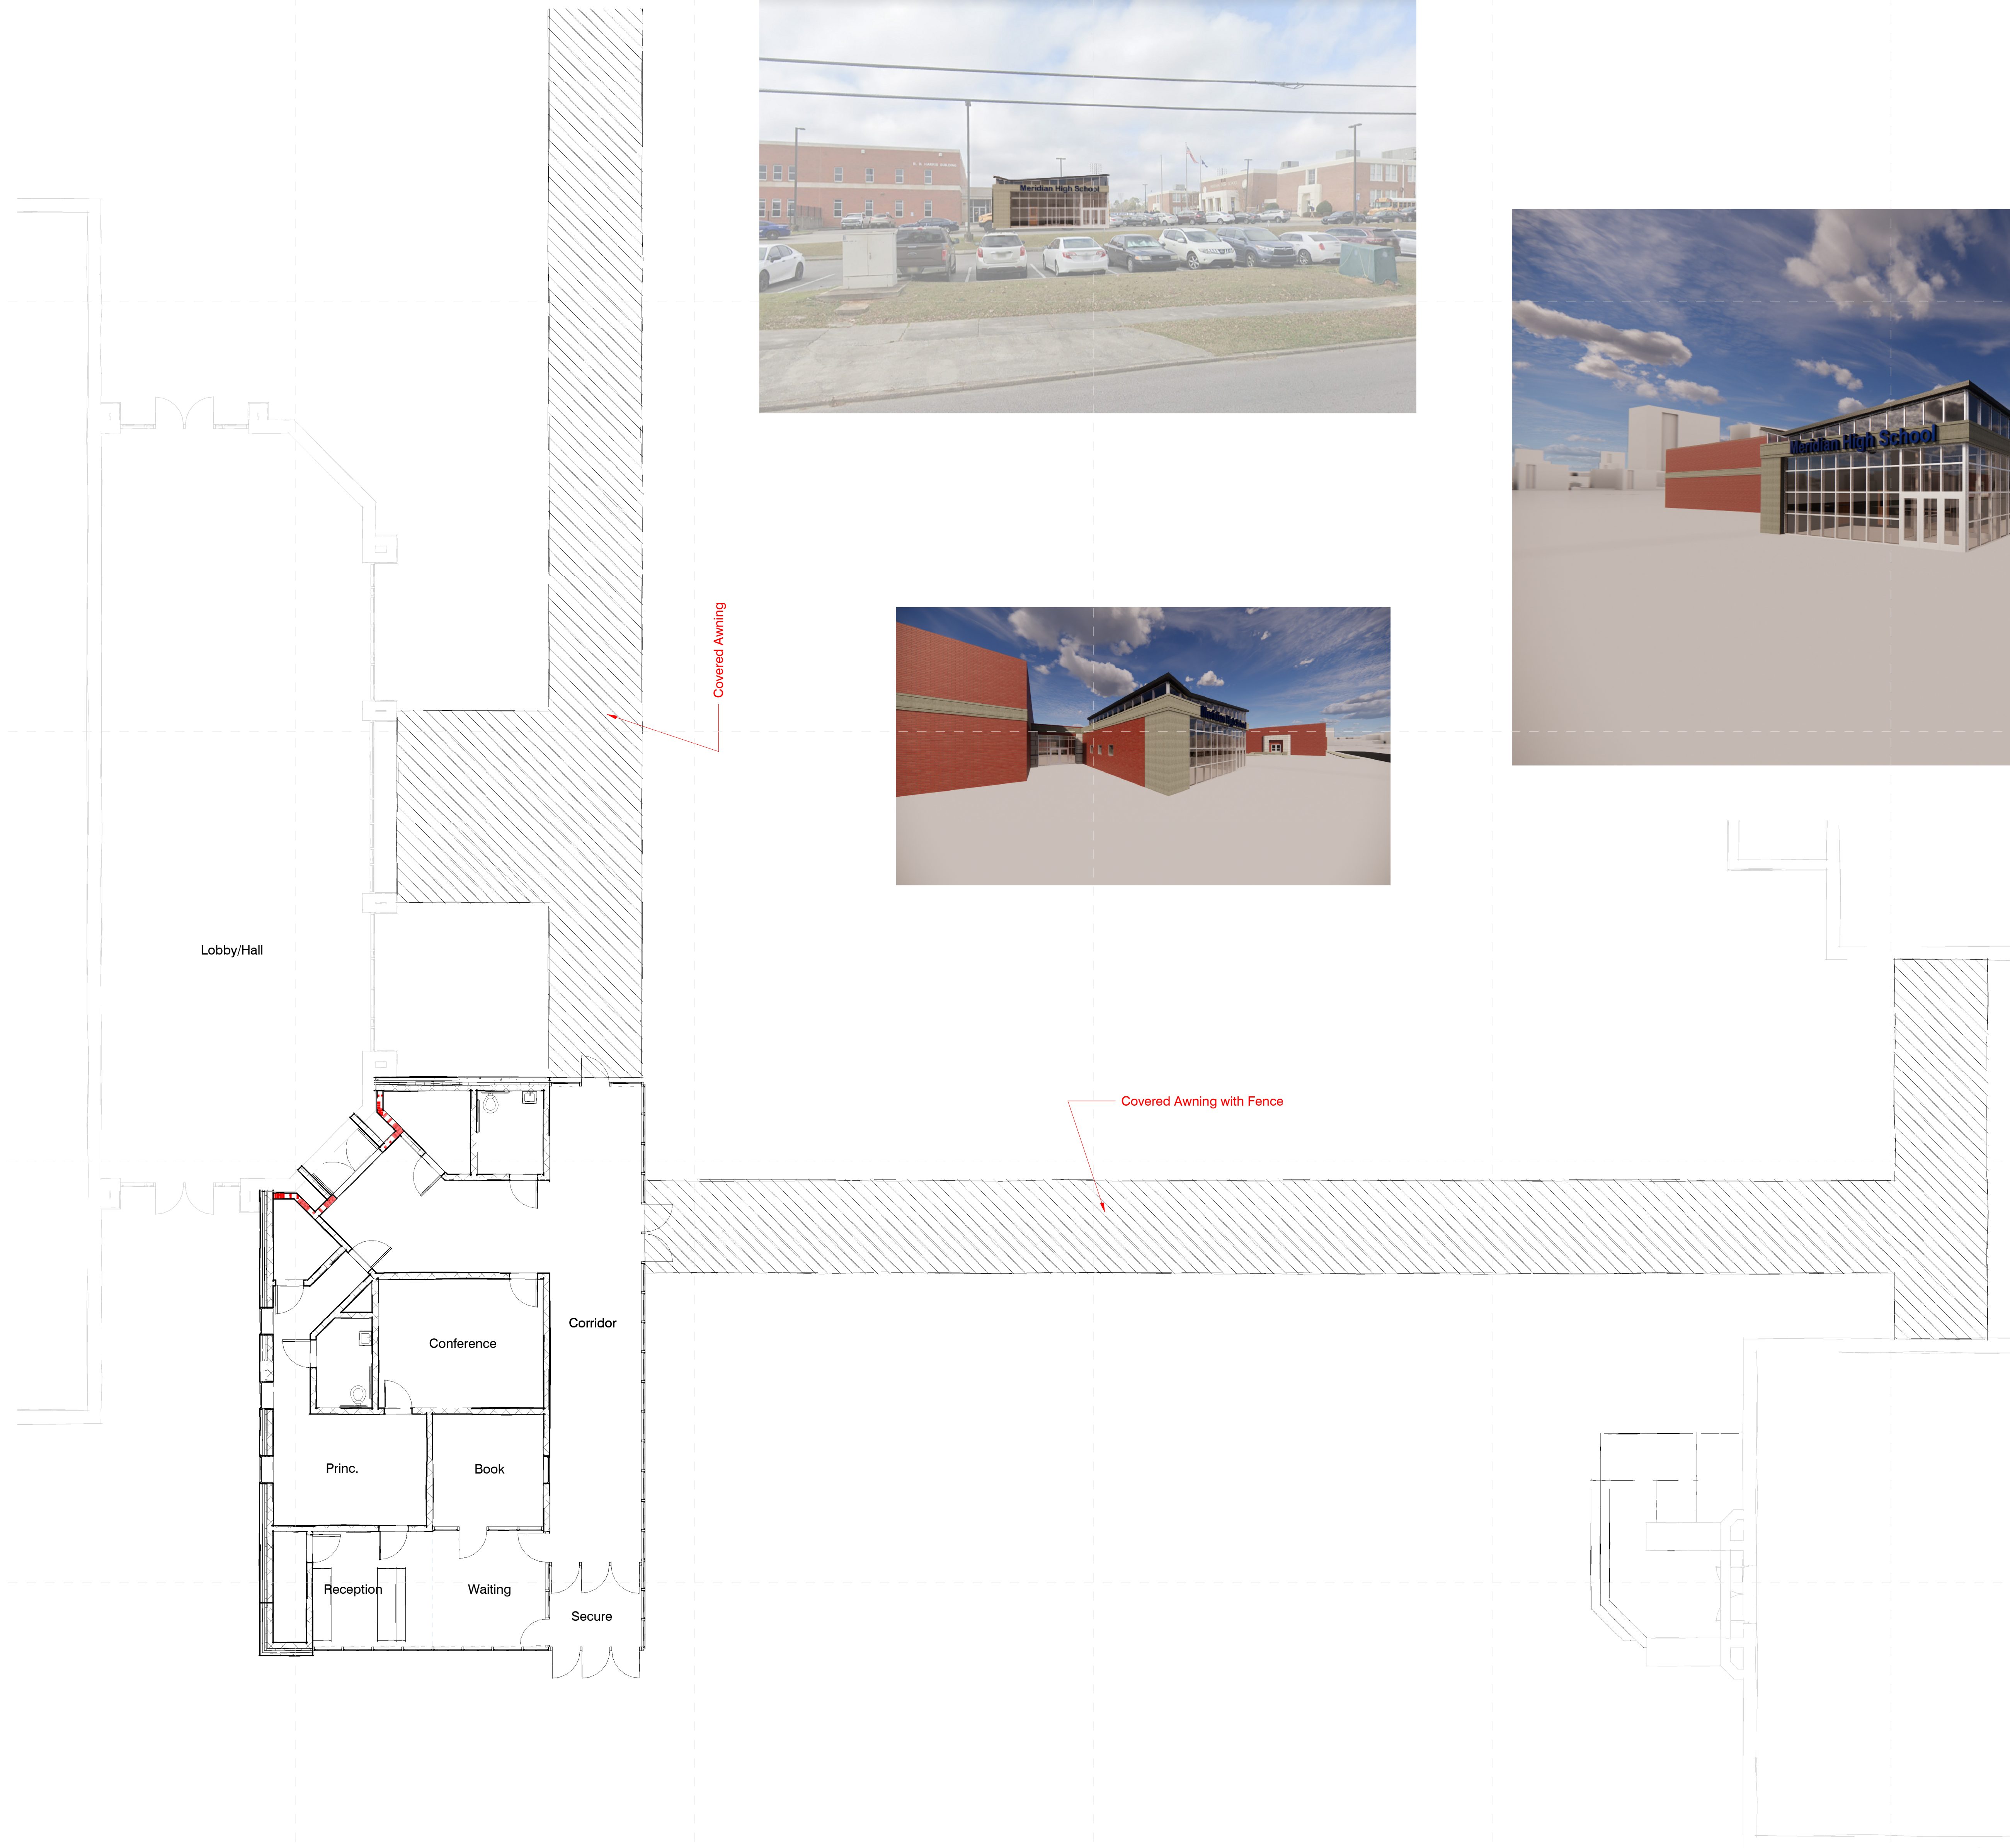

Meridian School District Bond Issue
Meridian SR High School: 32nd Street, Meridian, MS 39305

Design
Development

Project No	22034.02
Date	November 8, 2022
Drawn	Author
Checked	Checker
Revision	# Date

RA101

Presentation Sheet

1 Sketch - Floor Plan
1/8" = 1'-0"

12/13/2022 7:06:17 PM C:\Users\pmpur\Documents\22034_Meridian_High_paulpursey2\OHY.rvt