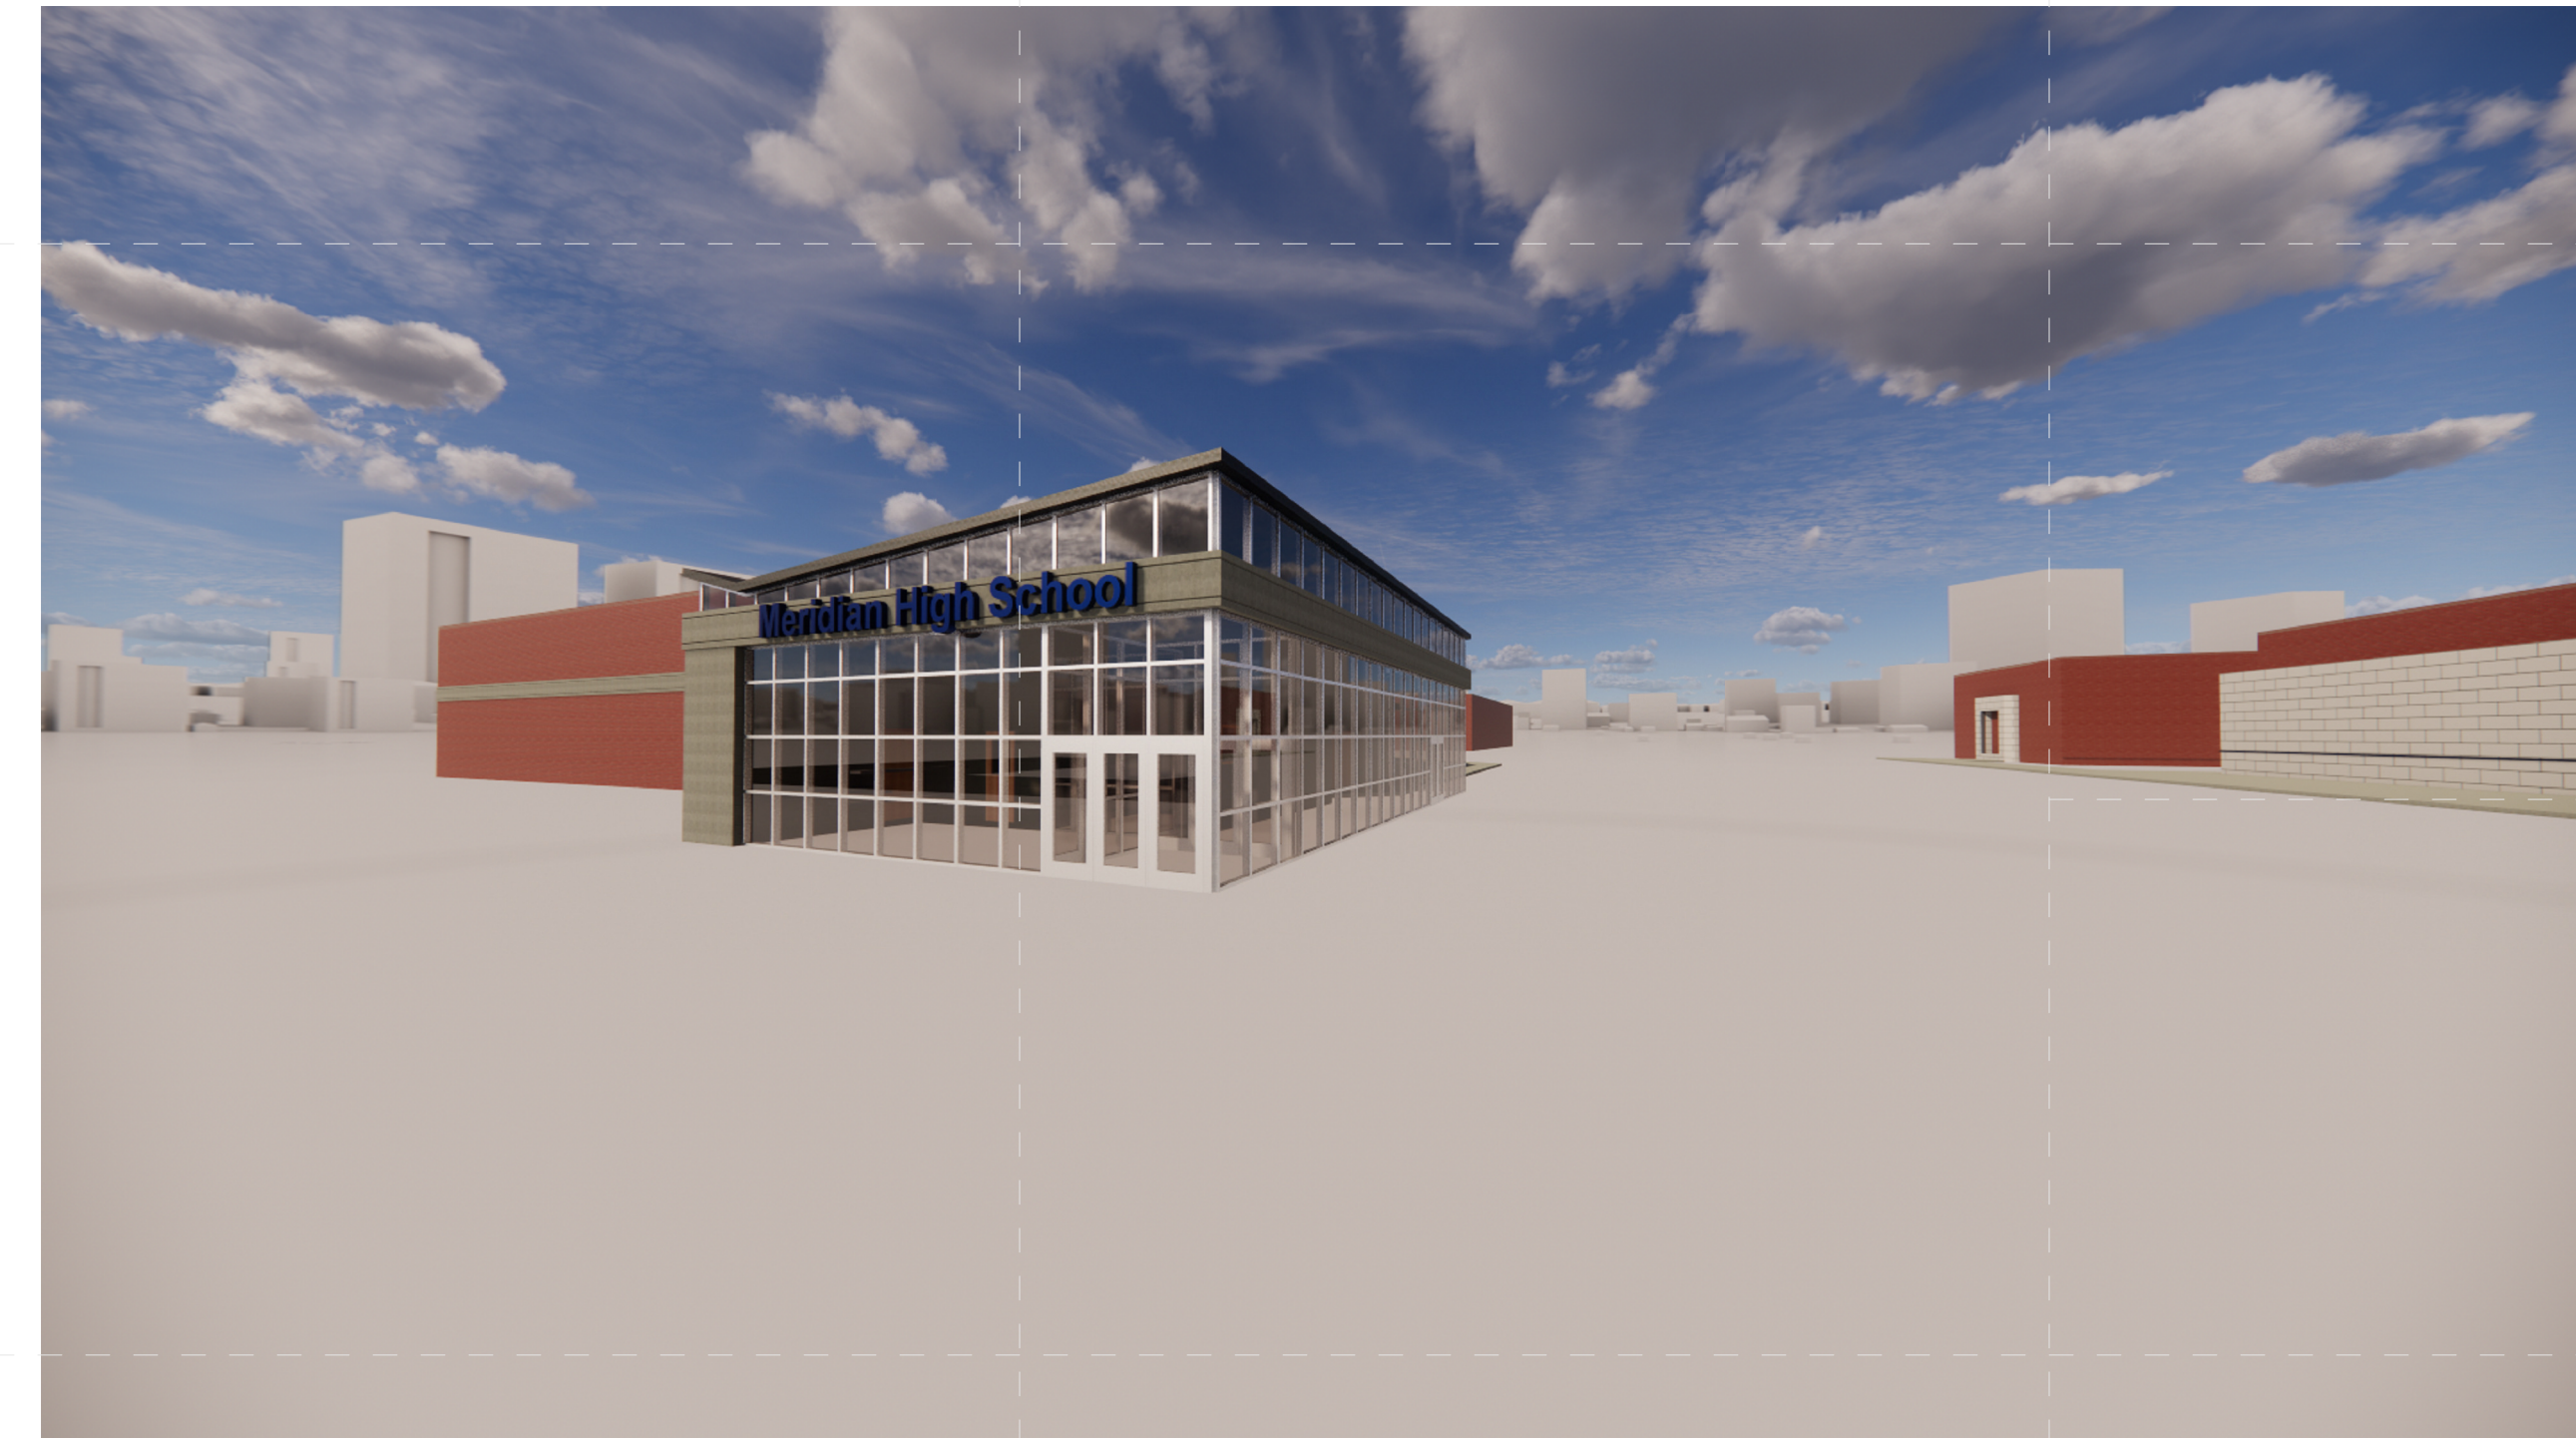

Meridian School District Bond Issue
Meridian SR High School: 32nd Street, Meridian, MS 39305

Design
Development

Project No	22034.02
Date	November 8, 2022
Drawn	Author
Checked	Checker
Revision	# Date

RA101

Presentation Sheet

1 Sketch - Floor Plan
1/8" = 1'-0"

12/13/2022 7:06:17 PM C:\Users\pmpur\Documents\22034_Meridian_High_paulpursey2\OHY.rvt